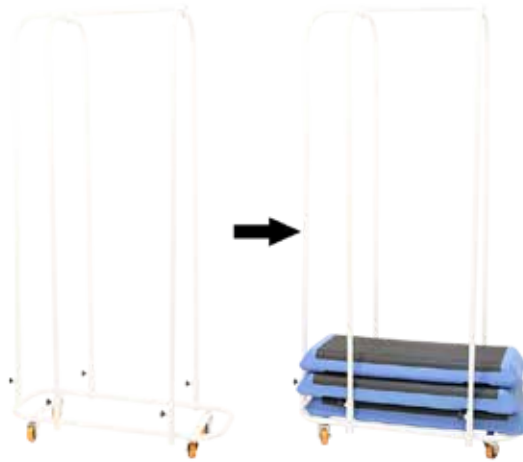

PROFESSIONAL STEP TABLE RACK

MEUBLE TABLES STEP PRO

MUEBLE TABLAS STEP PROFESIONAL

Contenedor para bases de step profesional.

Capacidad aproximada: 15 bases.

Medidas: 40 x 110 x 184 cm.

Peso: 26 kg.

REF: 0024829

Container for professional

step bases.

Approximate capacity: 15

bases.
Measurements: 40 x 110 x

184 cm.

Weight: 26 kg.

PROFESSIONAL MINISTEP TABLE RACK

MEUBLE TABLES MINISTEP PRO

MUEBLE TABLAS MINISTEP PROFESIONAL

Contenedor para bases de ministep profesional.

Capacidad aproximada: 15 bases.

Medidas: 190 x 46,5 x 72 cm.

Peso: 24 kg.

REF: 0024824