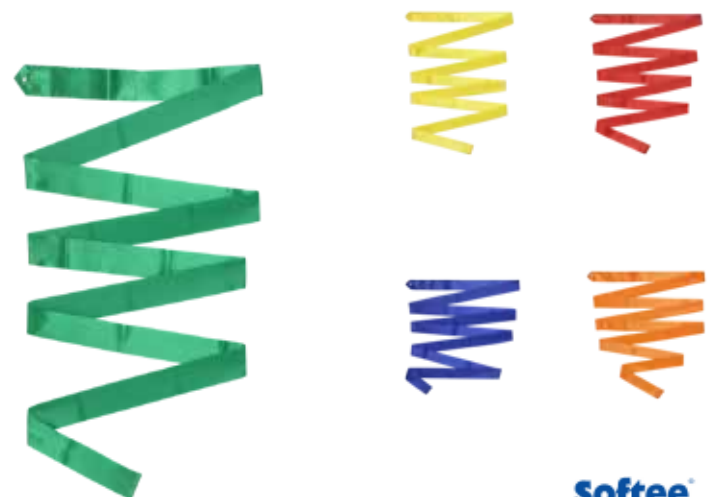

REFERENCIAS 6MTS:

Rojo: 24398.003.6

Verde: 24398.004.6

Amarillo: 24398.005.6

Naranja: 24398.007.6

Azul: 24398.028.6

Rhythmic gymnastic ribbon without stick .

Dimensions: 4 mts -6 mts.

Colours: Red, green, yellow, orange and blue.