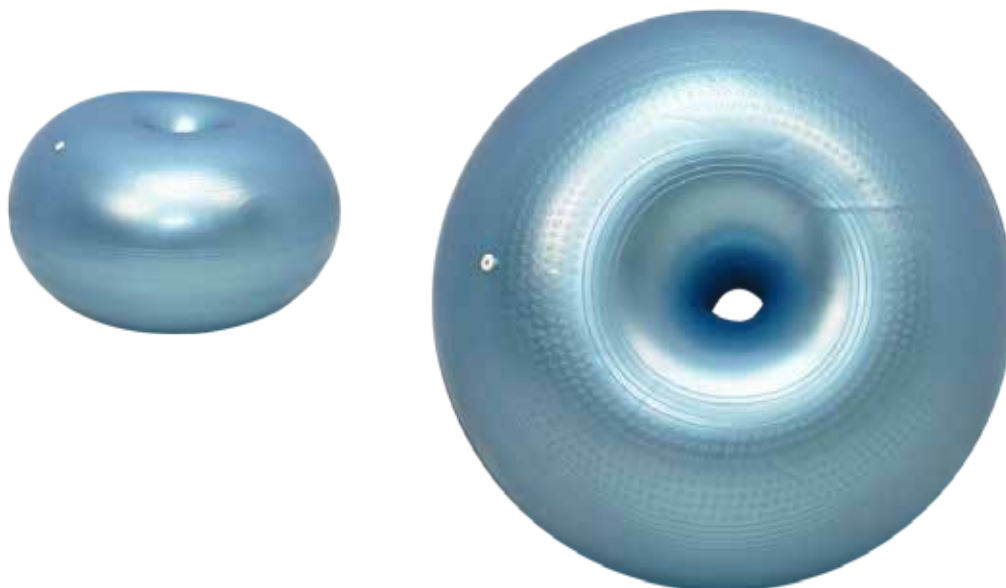

Marino: 24117.009.1000

Violeta: 24117.008.1000

Rojo: 24117.003.1000

Naranja flúor: 24117.022.1000

High quality material.
Sizes: 100, 85, 75, 65, 55 and 45 cm.
Composition: PVC.

Colours:

45 cm: Purple.

55 cm: Red, fucsia and neon yellow.

65 cm: Navy, SFT green, neon orange and purple.

75 cm: Grey, green, SFT green and neon yellow.

85 cm: Royal, SFT green, neon orange, fucsia and purple.

100 cm: Yellow, navy, purple, red and neon orange.

Softee