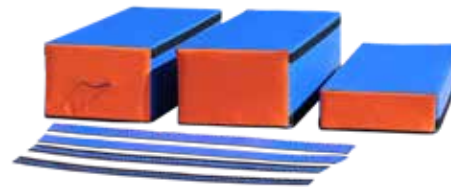

Softee

FIGURE WORM
FIGURE VER

FIGURA GUSANO

Medidas: 64 x 25 x 80 cm.
Color: Blanco/rojo.

REF. 0509959

Dimensions: 64 x 25 x 80cm.
Colour: White/red.