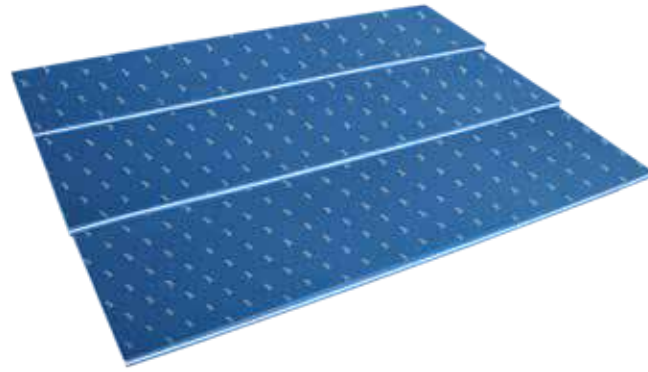

piscina

swimming - natation

Softee

3 CM THICKNESS FLOATING MAT

TAPIS 3 CM DE GROSSEUR

TAPIZ 200x150x3 cm - 200x100x3 cm - 200x50x3 cm

Composición: Espuma de célula cerrada.

Colores: Azul/blanco/azul, negro/blanco/negro y azul/blanco/rojo.

REFERENCIAS 200x150x3 cm:

Azul/Blanco/Azul: 99234.783.410

Negro/Blanco/Negro: 99234.787.410

Azul/Blanco/Rojo: 99234.749.410

REFERENCIAS 200x100x3 cm:

Azul/Blanco/Azul: 99236.783.409

Negro/Blanco/Negro: 99236.787.409

Azul/Blanco/Rojo: 99236.749.409

REFERENCIAS 200x50x3 cm:

Azul/Blanco/Azul: 99237.783.411

Negro/Blanco/Negro: 99237.787.411

Azul/Blanco/Rojo: 99237.749.411

Composition: Closed cell foam.

Colors: Blue/white/blue, black/white/black and blue/white/red.