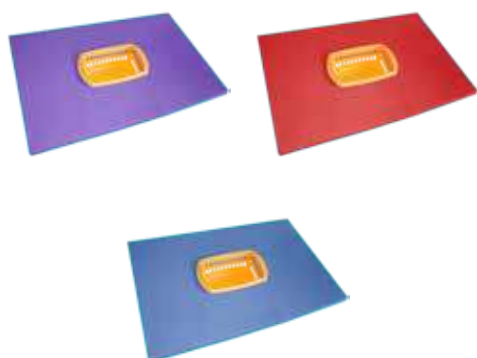

Softee

BABY TAPESTRY WITH BASKET

TAPIS BÉBÉ AVEC PANIER

TAPIZ BEBÉ CON CESTA

Cesta en material termoplástico.

Dimensiones: 150x100x6 cm. Medidas cesta: 43x27 cm.

Diferentes colores según disponibilidad.

REF: 0020760

Basket in thermoplastic material.
Dimensions: 150x100x6 cm. Basket sizes: 43x27 cm.
Different colors depending on availability.